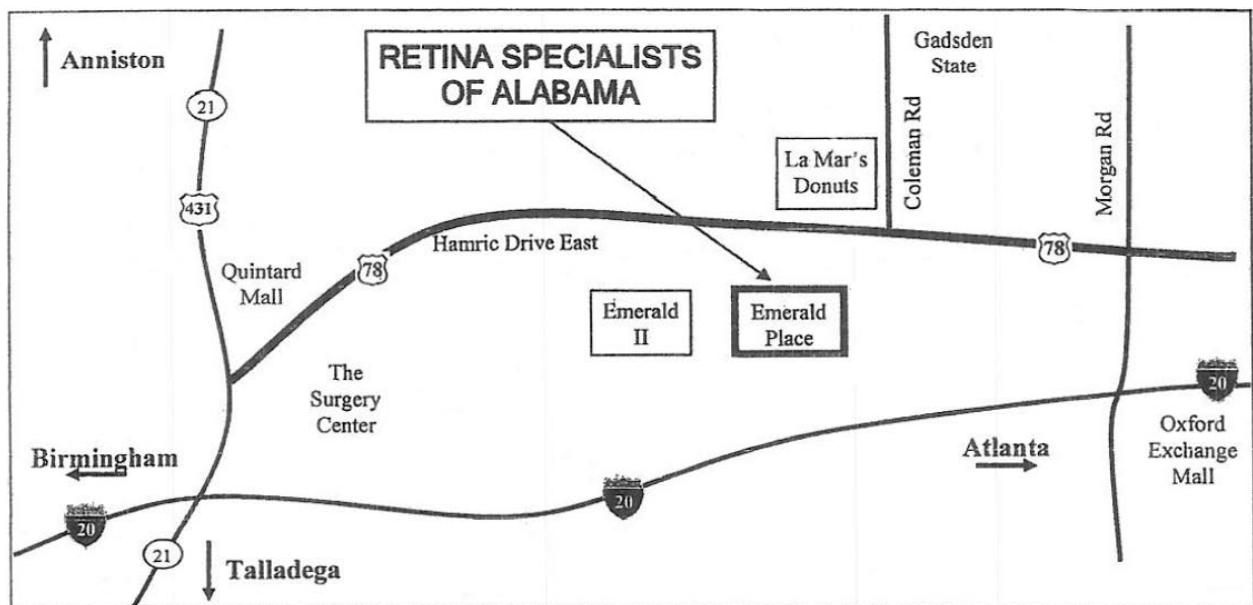

Retina Specialists of Alabama

Phone: 205.933.2625 Website: www.retinalspecialistmd.com

DRIVING DIRECTIONS:

Anniston / Oxford Office

1720 Hamric Drive East, Units 5 & 6, Anniston, Al 36203

From Northeast Alabama (on US-432 South):

From US-431 South, turn left on Hamric Drive East/US-78 East. Retina Specialists of Alabama is approximate 1.6 miles on the right.

From West Alabama:

From I-20 East, take exit 185, turn left on to AL-21 North, turn right on Hamric Drive East/US-78. Retina Specialists of Alabama is approximately 1.6 miles on the right.

From Southeast Alabama:

From AL-21 North, turn right on Hamric Drive East/US-78 East. Retina Specialists of Alabama is approximately 1.6 miles on the right.